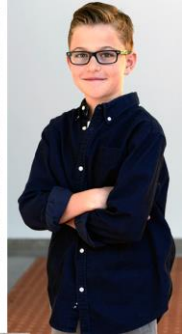

# Mitch Ganim

Outgoing, athletic and confident male child actor/model

DOB: 10.1.2007  
Height: 4'8"  
Weight: 70 lbs  
Hair: Medium Blonde  
Eyes: Hazel  
Shoe size: youth 6  
Pants/Shirt: youth 10-12